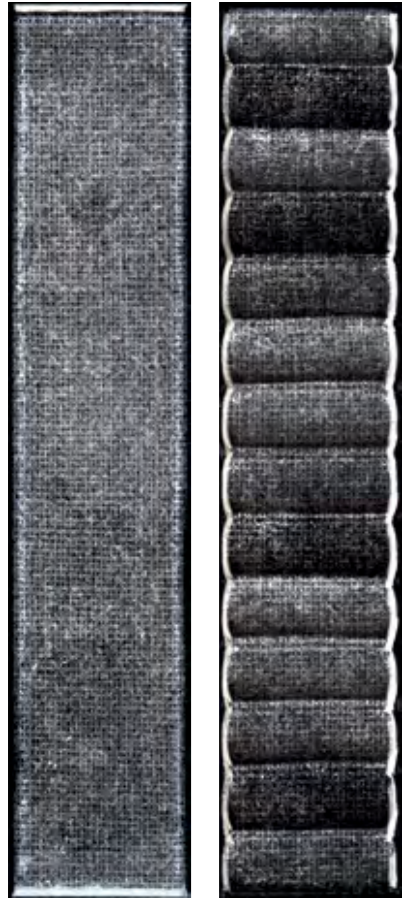

LIGHTHOUSE TWILIGHT

Lighthouse Stairs Twilight 2x10 GLOSSY PRESSED
Portofino Twilight 12x24 NAT RECT
Architech Oak Dusk 8x48 NAT RECT