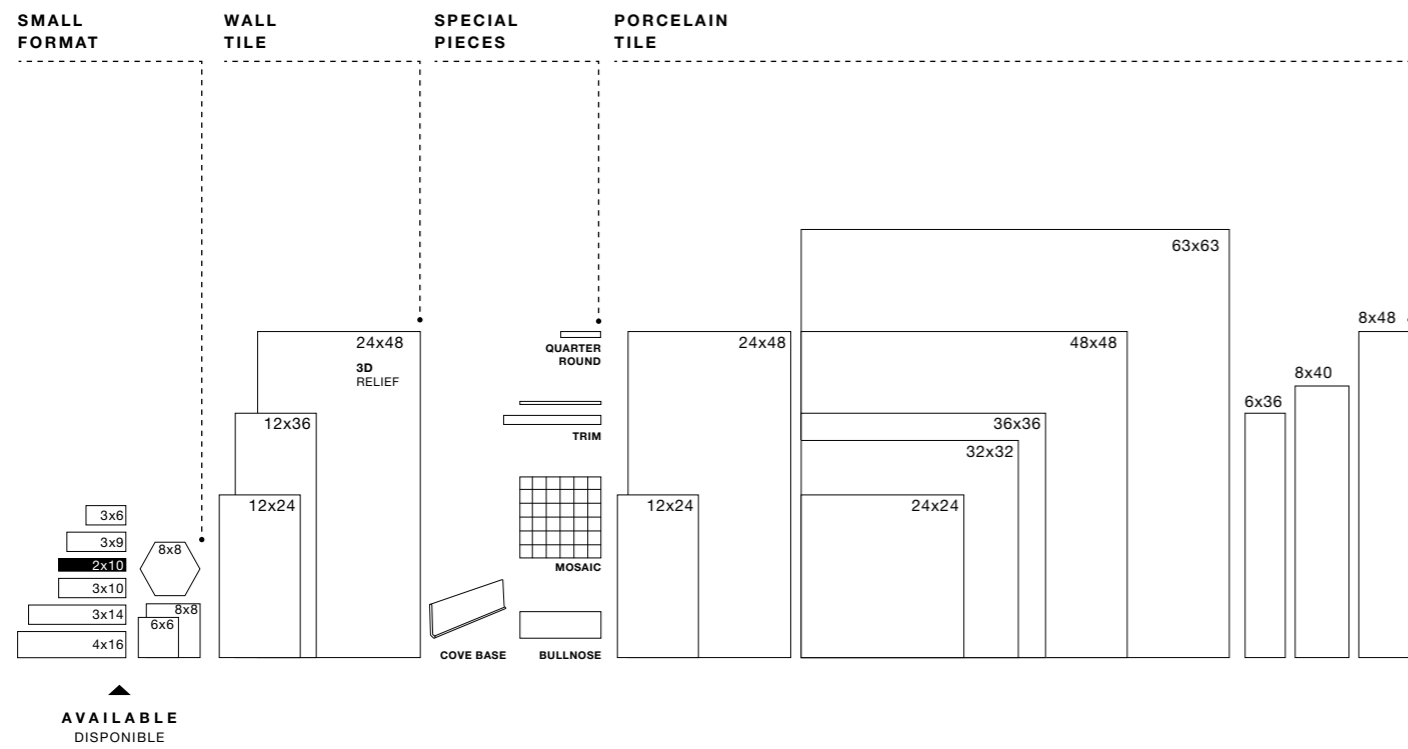

LIGHTHOUSE

DISCOVER OUR SIZE OFFERING AT A GLANCE. FIND THE PERFECT SOLUTION FOR YOUR PROJECT WITH A QUICK LOOK AT OUR SIZE GUIDE TO FIND ALL SHAPES, SURFACES AND EDGE FINISHES AVAILABLE IN EACH COLLECTION.

DESCUBRE NUESTRA OFERTA DE TAMAÑOS DE UN VISTAZO. ENCUENTRA LA SOLUCIÓN PERFECTA PARA TU PROYECTO CON UN RÁPIDO VISTAZO A NUESTROS TAMAÑOS. GUÍA PARA ENCONTRAR TODAS LAS FORMAS, SUPERFICIES Y ACABADOS DE BORDE DISPONIBLES EN CADA COLECCIÓN.

AVAILABLE SIZES FORMATOS DISPONIBLES