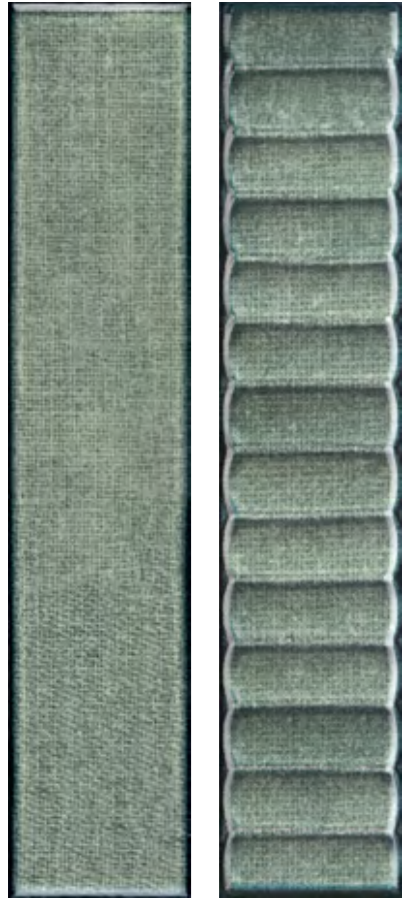

LIGHTHOUSE LEAF

Lighthouse Stairs
Sand | Leaf GLOSSY PRESSED

Lighthouse Mist | Sand | Storm | Sunlight
Twilight | Leaf | Sea 2x10 GLOSSY PRESSED

Portofino Sand 24x48 NAT RECT