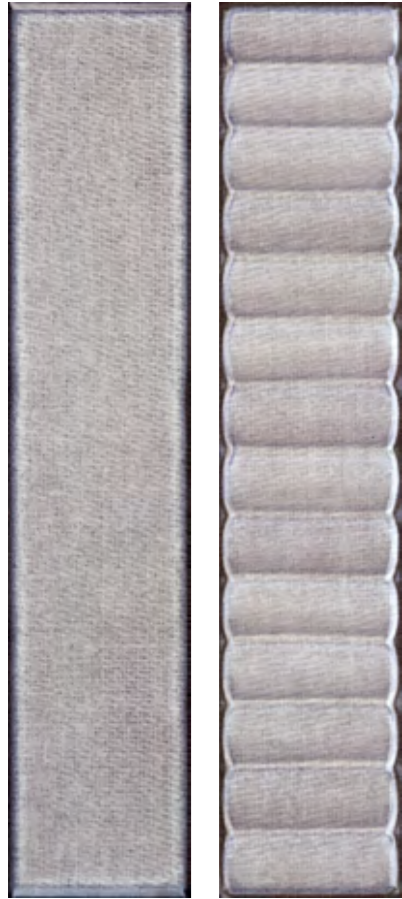

La COLLECCIÓN LIGHTHOUSE.

Portobello America

Transformando espacios y la forma en que te sientes en ellos.

LIGHTHOUSE MIST

Lighthouse Mist 2x10 GLOSSY PRESSED
Lighthouse Stairs Mist 2x10 GLOSSY PRESSED
Portofino Sand 24x48 NAT RECT

LIGHTHOUSE SAND

Lighthouse Sand 2x10 GLOSSY PRESSED
Sandwaves Marshmallow 24x48 NAT RECT

LIGHTHOUSE STORM

Lighthouse Stairs Storm 2x10 GLOSSY PRESSED
Portofino Storm 24x48 NAT RECT

LIGHTHOUSE SUNLIGHT

Lighthouse Sunlight 2x10 GLOSSY PRESSED
Lighthouse Stairs Sunlight 2x10 GLOSSY PRESSED