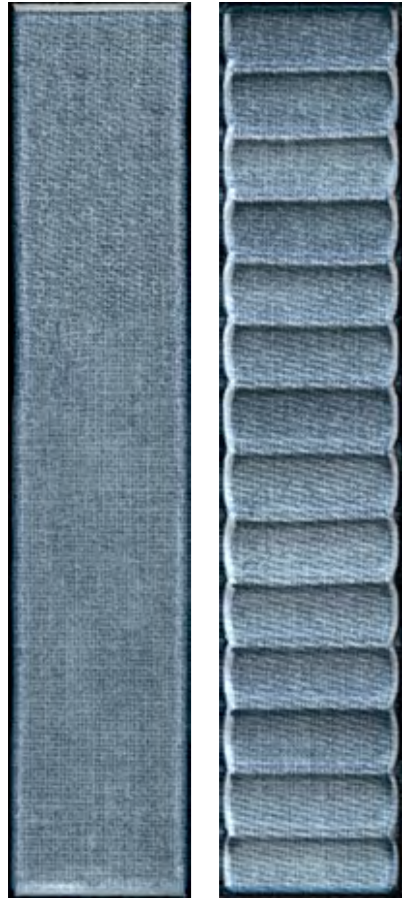

LIGHTHOUSE SEA

Lighthouse Stairs Sea 2x10 GLOSSY PRESSED
Lighthouse Sea 2x10 GLOSSY PRESSED
Portofino Storm 24x48 NAT RECT