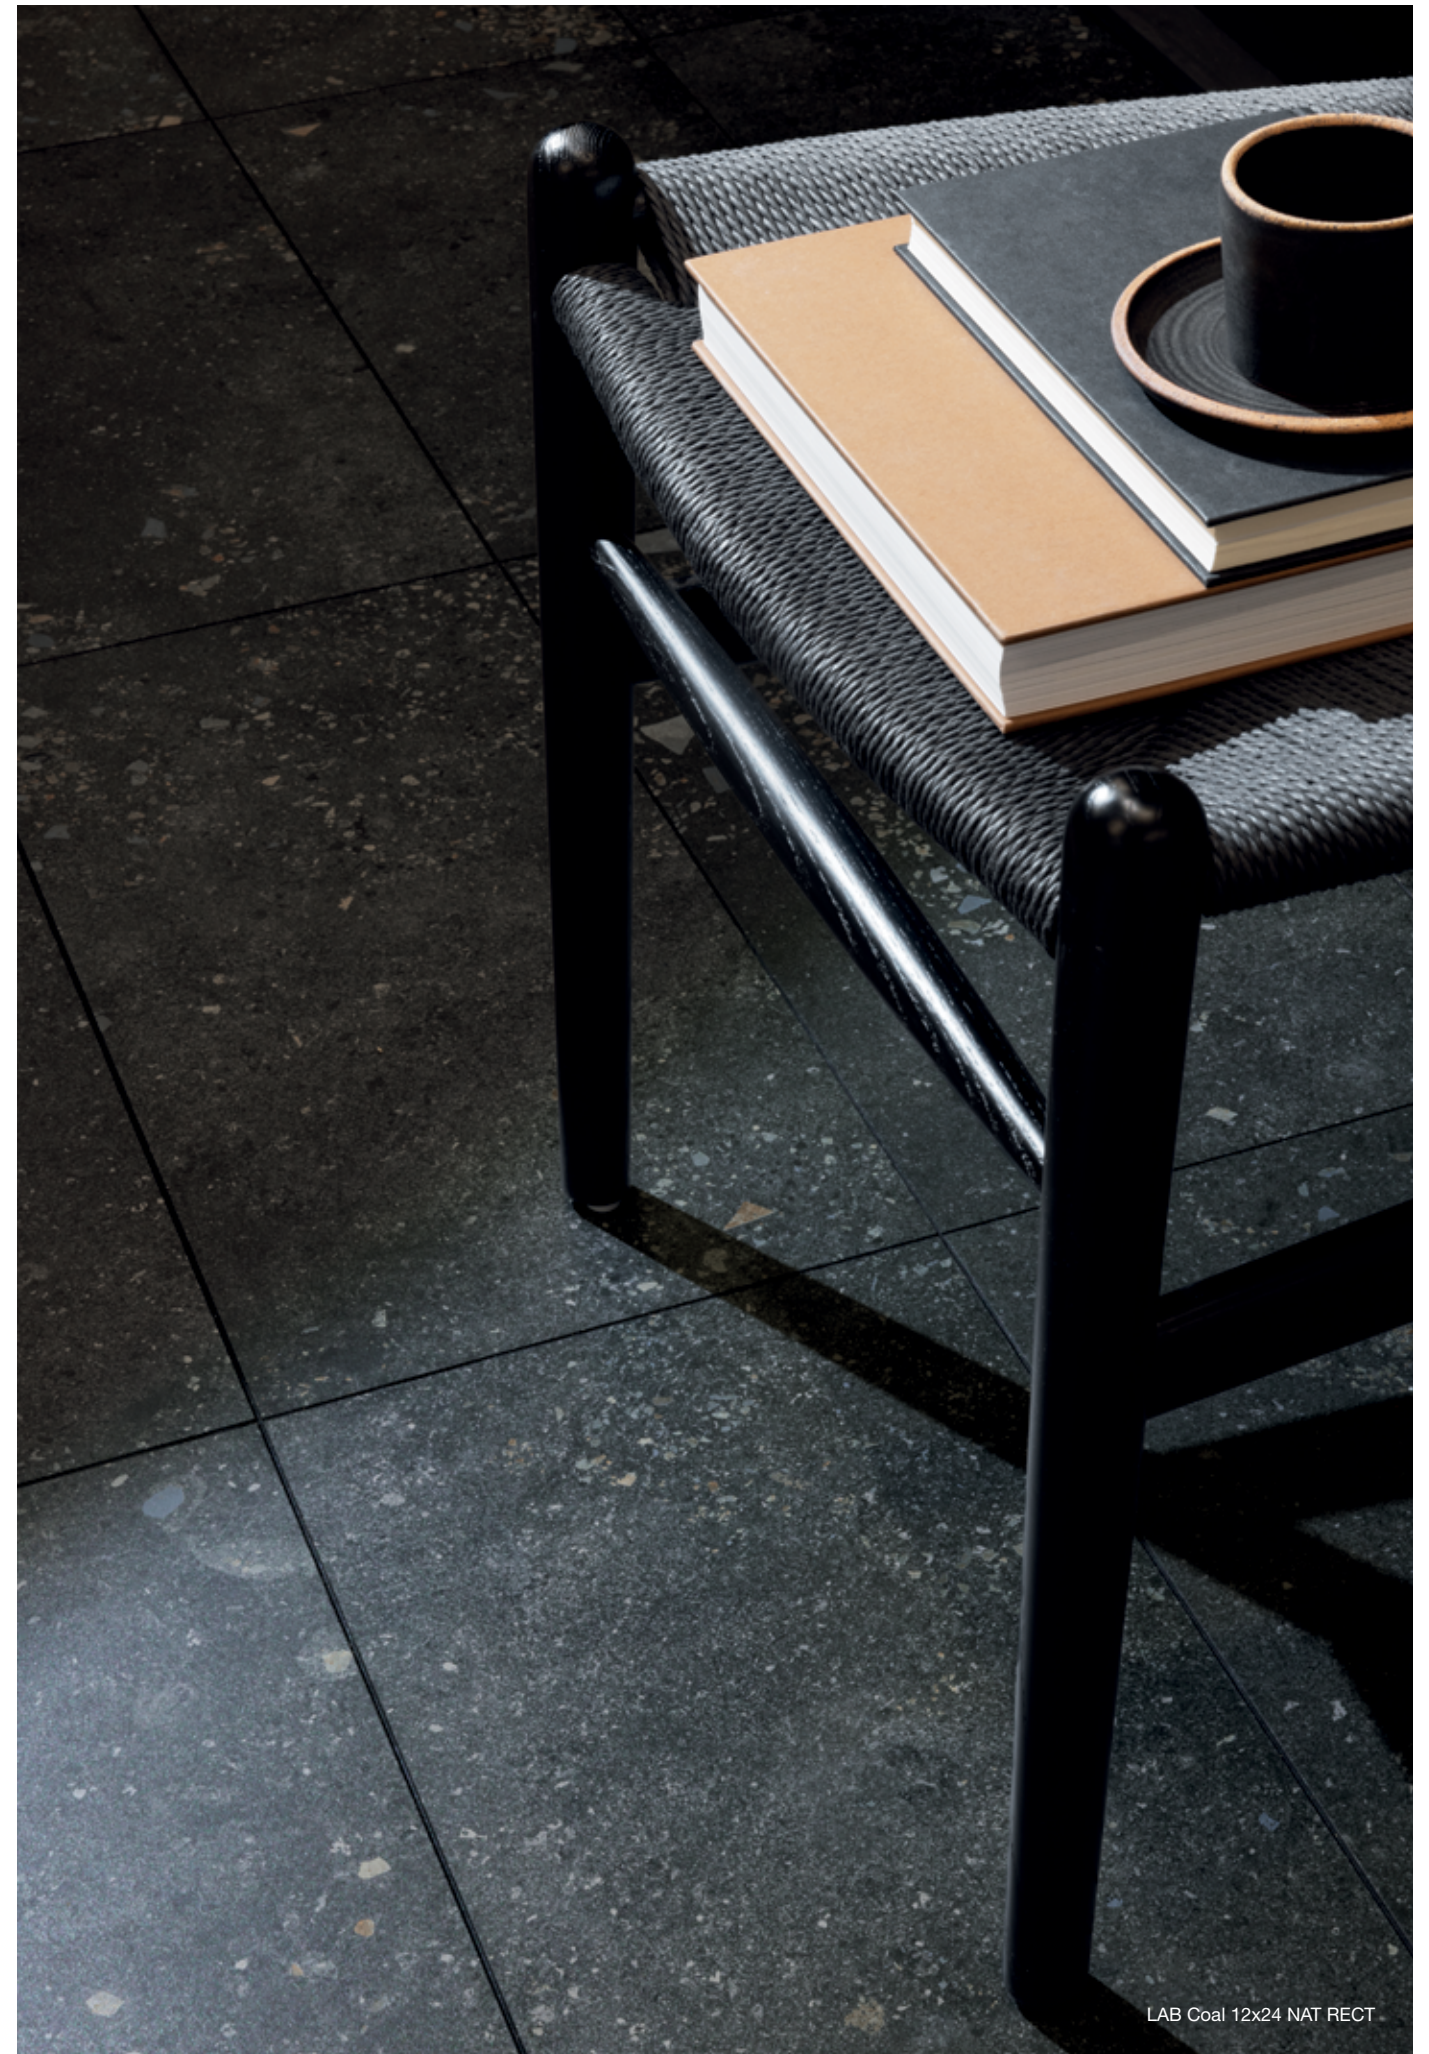

lab

Inspired by the sleek lines and raw beauty of contemporary architecture, the LAB Collection embodies modernity, sophistication, and practicality. LAB translates the dynamic energy of city life into a tangible, artistic medium.

As you harness the understated elegance of a minimalist city apartment, or refine industrial-inspired workspaces, LAB is here to elevate every design venture. Available in 4 distinct shades of gray, LAB allows your spaces to echo with the vibrant and ever-evolving narratives of city life. You can feel urban stories unfold at the touch of your hand.

Inspirada por las líneas elegantes y la belleza cruda de la arquitectura contemporánea, la colección LAB encarna la modernidad, la sofisticación y la practicidad. LAB traduce la energía dinámica de la vida en la ciudad en un medio artístico tangible.

Ya sea que aproveches la elegancia discreta de un apartamento minimalista en la ciudad o refinas espacios de trabajo inspirados en la industria, LAB está aquí para elevar cada empresa de diseño. Disponible en 4 tonos distintos de gris, LAB permite que tus espacios resuenen con las vibrantes y siempre cambiantes narrativas de la vida en la ciudad. Puedes sentir cómo se despliegan historias urbanas al tocar con tu mano.

LAB Coal 12x24 NAT RECT