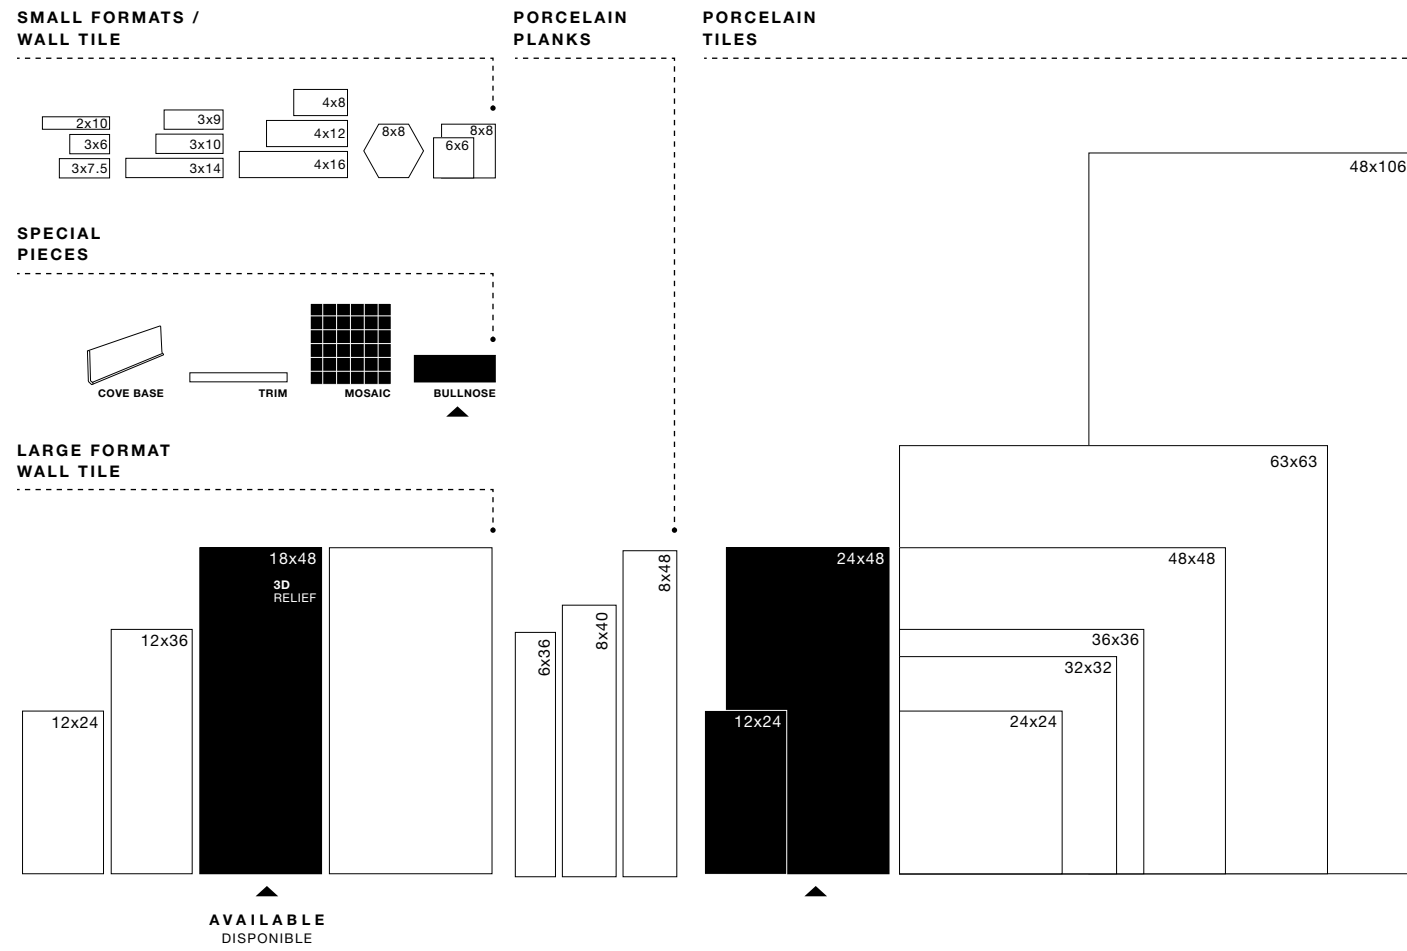

lab

DISCOVER OUR SIZE OFFERING AT A GLANCE. FIND THE PERFECT SOLUTION FOR YOUR PROJECT WITH A QUICK LOOK AT OUR SIZE GUIDE TO FIND ALL SHAPES, SURFACES AND EDGE FINISHES AVAILABLE IN EACH COLLECTION.

DESCUBRE NUESTRA OFERTA DE TAMAÑOS DE UN VISTAZO. ENCUENTRA LA SOLUCIÓN PERFECTA PARA TU PROYECTO CON UN RÁPIDO VISTAZO A NUESTROS TAMAÑOS. GUÍA PARA ENCONTRAR TODAS LAS FORMAS, SUPERFICIES Y ACABADOS DE BORDE DISPONIBLES EN CADA COLECCIÓN.

AVAILABLE SIZES FORMATOS DISPONIBLES