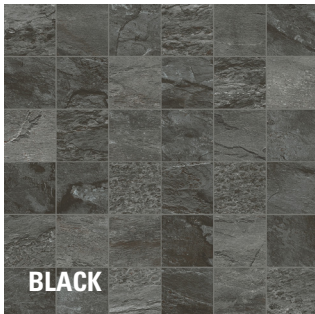

RENOVA

Renova combines the look of hewn stone with a soft and silky surface. It's available in multiple modular sizes, making it the perfect choice for both residential and commercial projects.

COLORED BASE PORCELAIN

12" x 24", 16" x 32" & 2" x 2" Mosaic - Rectified

TRIMS

Trim available through the Cut & Bevel program.

TECHNICAL

	RESULTS CONFORM
DCOF AcuTest	≥ 0.42
Breaking Strength	ASTM C648
Water Absorption	ASTM C373
Chemical Resistance	ASTM C650
Deep Abrasion Resistance	ASTM C1243
Meets or Exceeds ANSI 137.1 Porcelain Tile Standards	

SHADE VARIATION